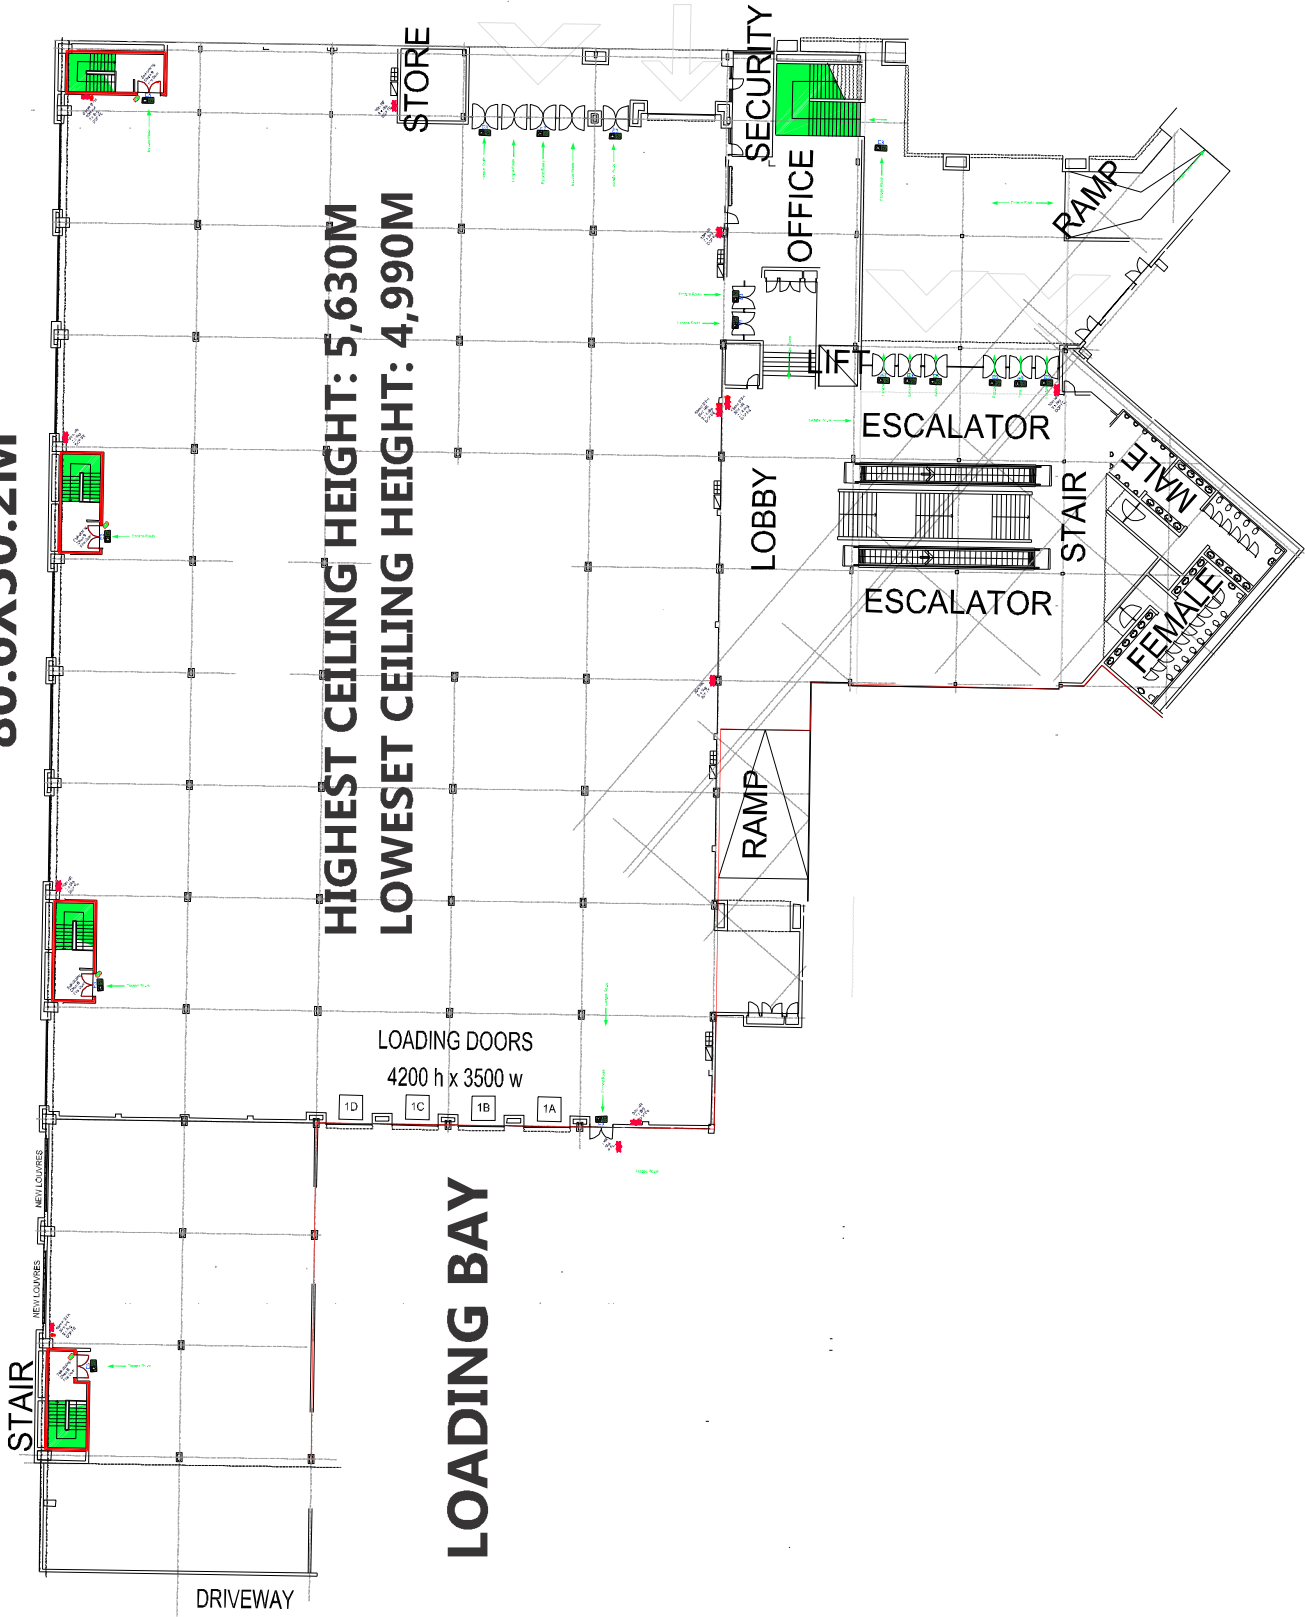

# EXHIBITION HALL 1

80.6X50.2M

HIGHEST CEILING HEIGHT: 5,630M  
LOWESET CEILING HEIGHT: 4,990M

LOADING BAY